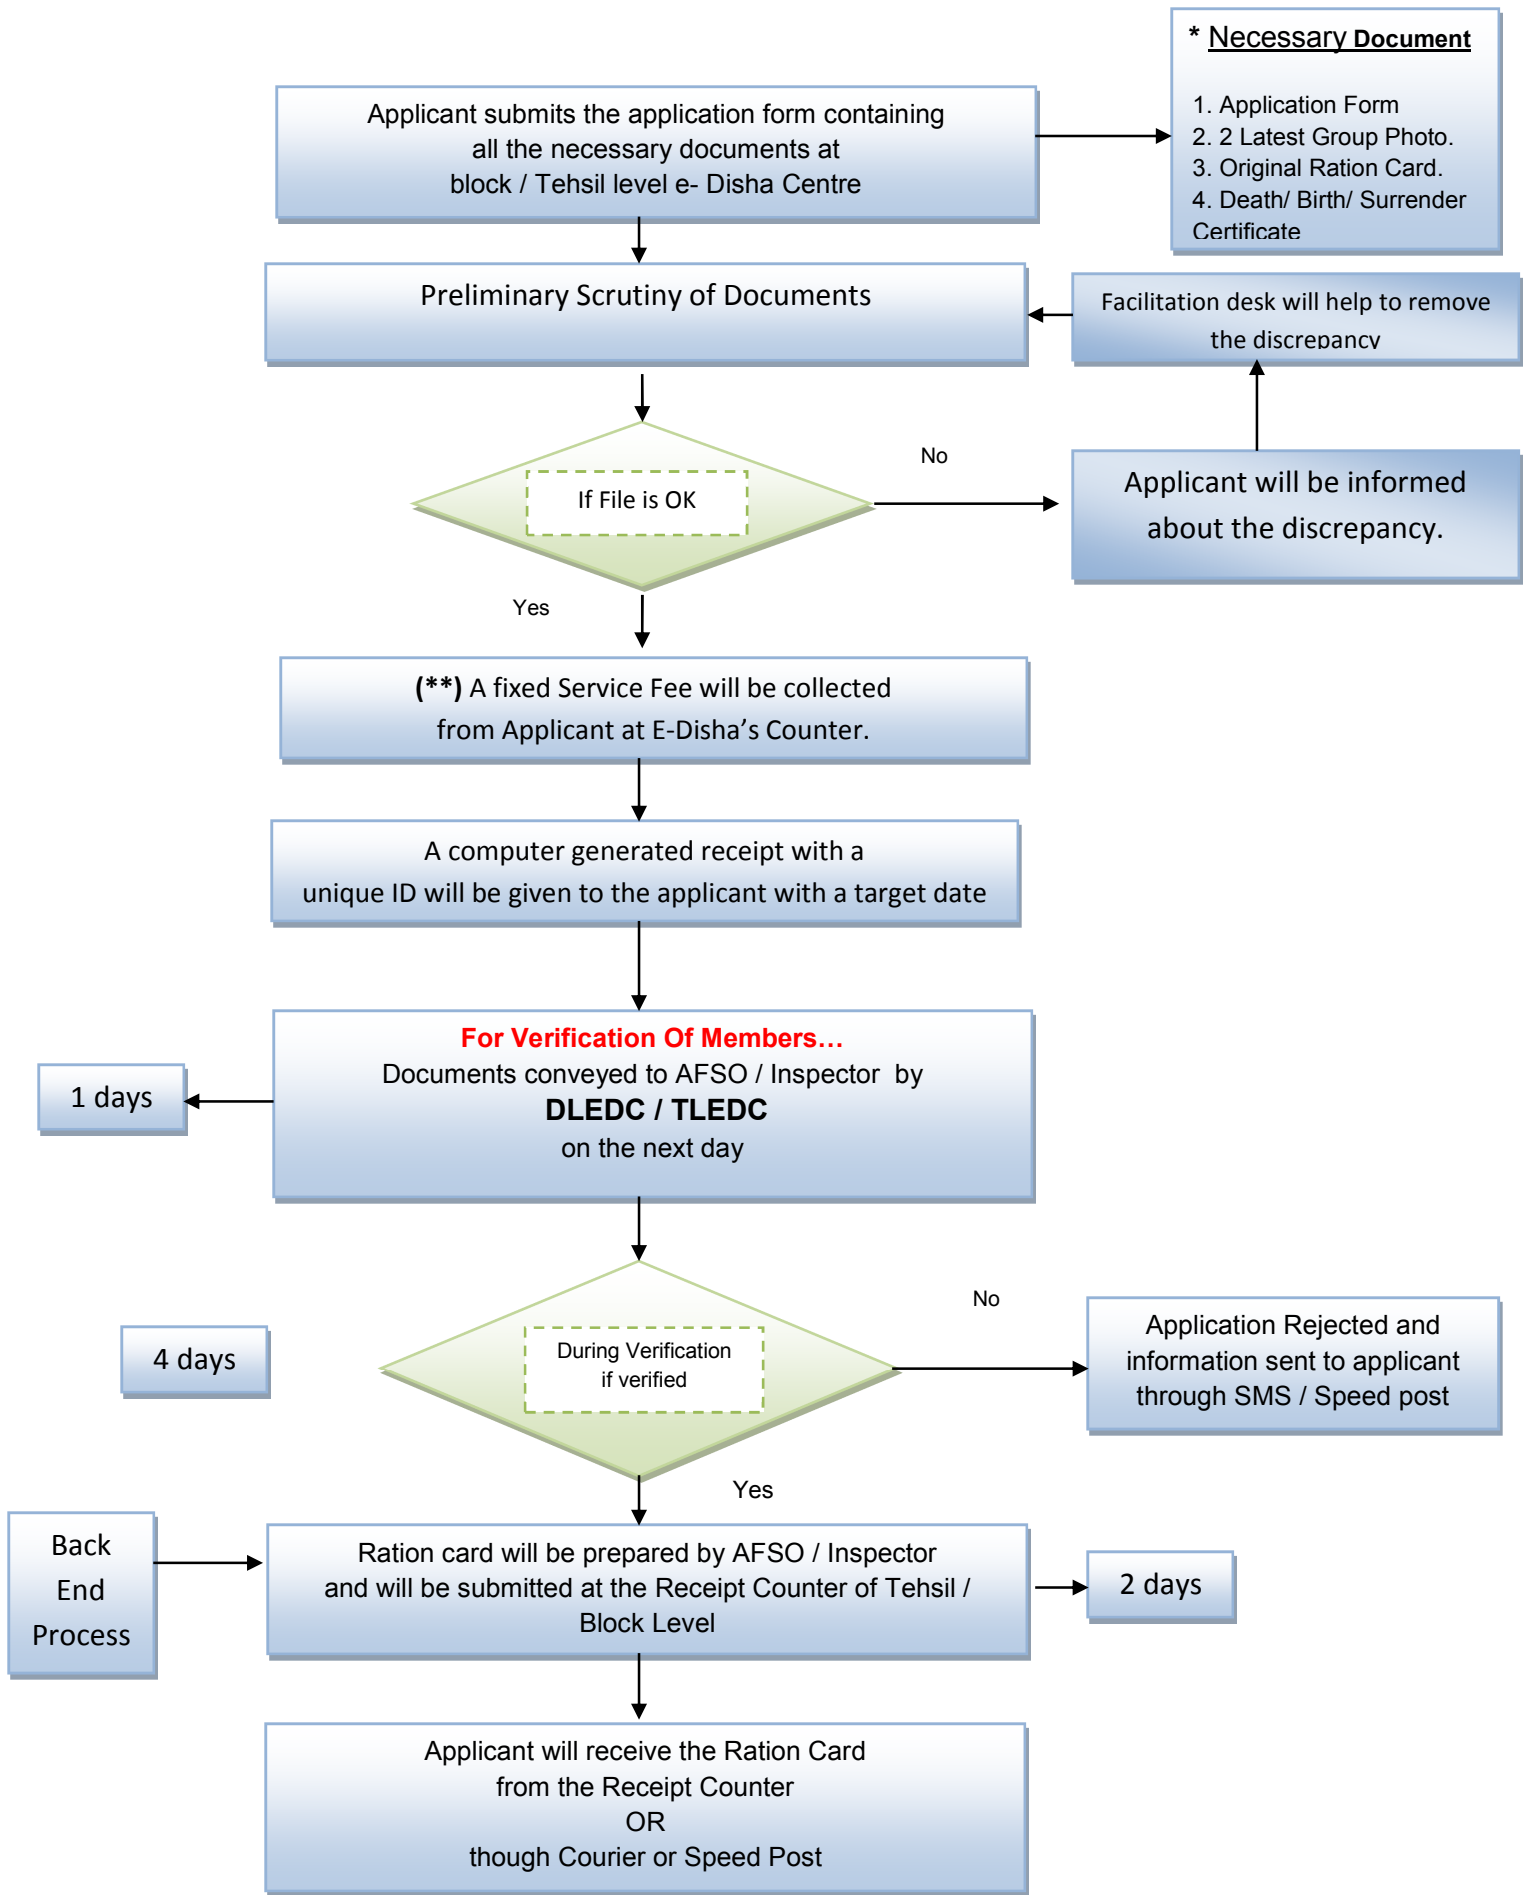

WORK FLOW PROCESS FOR INCLUSION/DELETION OF FAMILY MEMBERS IN RATION CARD

7 days

(**) NOTE: - If applicant wants to receive the Ration Card through Speed Post then ₹ 25 extra along with the service fee will be deposited at e-Disha counter for getting NEW RATION CARD.